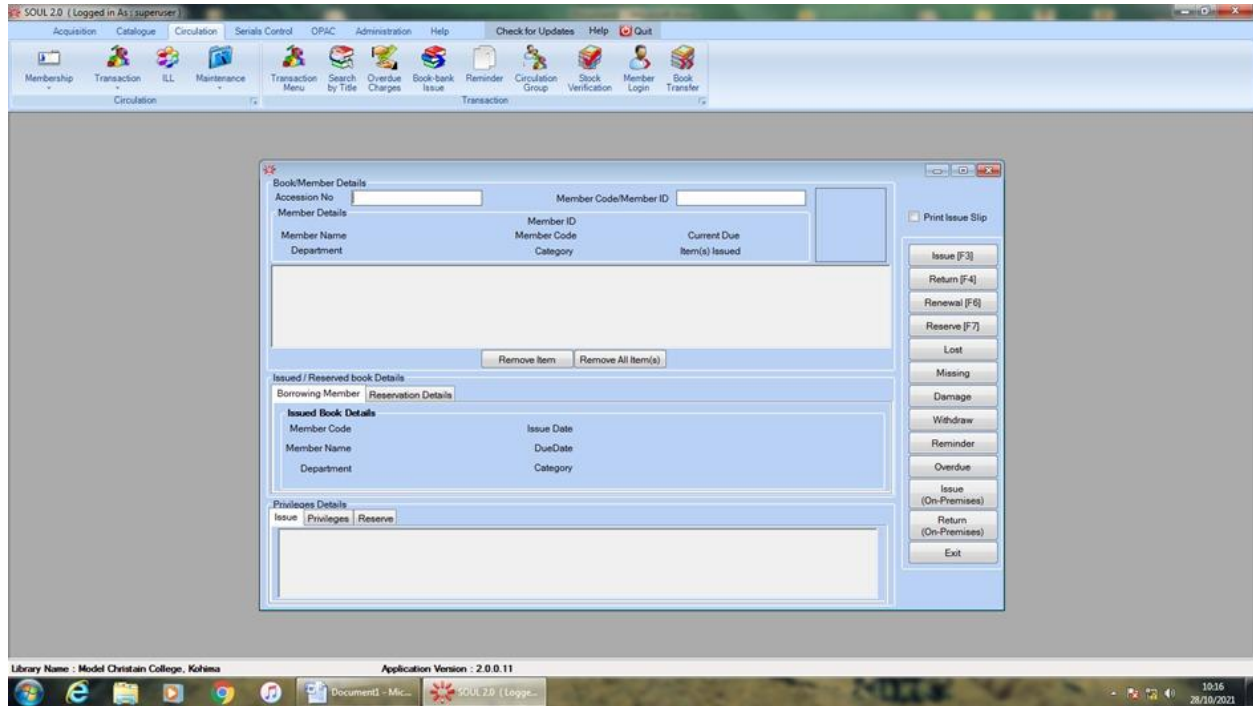

## SOUL 2.0 Login Page

*S. Sai*  
07/03/2022

Principal  
Model Christian College  
Kohima : Nagaland.

  
 04/03/2022  
**Principal**  
**Model Christian College**  
**Kohima : Nagaland.**

**SOUL 2.0 CD Disc**